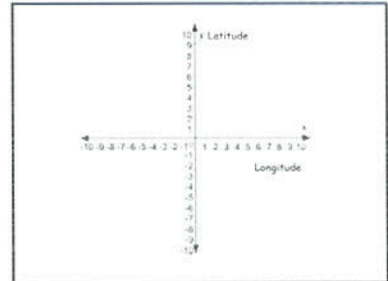

Lesson 6 – Latitude & Longitude

THE FOLLOWING VIDEO HAS BEEN APPROVED FOR ALL AUDIENCES BY THE EARTH SCIENCE TEACHERS ASSOCIATION OF AMERICA, INC. THE VIDEO HAS BEEN RATED

- I can explain what Latitude is & what compass direction it is measured in.
- I can name the special lines of Latitude
- I know the name of the star that helps find latitude in the Northern Hemisphere
- I can explain what Longitude is & what compass direction it is measured in.
- I can name the special lines of Longitude
- I can locate places on a map using latitude and longitude