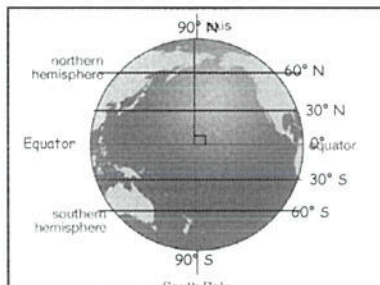

Lesson 6 – Latitude & Longitude

THE FOLLOWING VIDEO HAS BEEN APPROVED FOR ALL AUDIENCES BY THE EARTH SCIENCE TEACHERS ASSOCIATION OF AMERICA, INC. THE VIDEO HAS BEEN RATED

- I can explain what Latitude is & what compass direction it is measured in.
- I can name the special lines of Latitude
- I know the name of the star that helps find latitude in the Northern Hemisphere
- I can explain what Longitude is & what compass direction it is measured in.
- I can name the special lines of Longitude
- I can locate places on a map using latitude and longitude