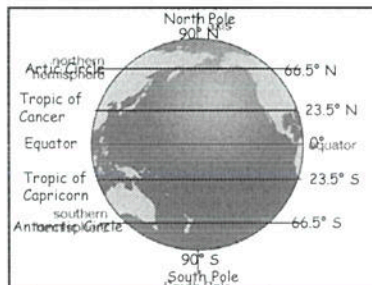

Lesson 6 – Latitude & Longitude

THE FOLLOWING VIDEO HAS BEEN APPROVED FOR ALL AUDIENCES BY THE EARTH SCIENCE TEACHERS ASSOCIATION OF AMERICA, INC. THE VIDEO HAS BEEN RATED

- I can explain what Latitude is & what compass direction it is measured in.
- I can name the special lines of Latitude
- I know the name of the star that helps find latitude in the Northern Hemisphere
- I can explain what Longitude is & what compass direction it is measured in.
- I can name the special lines of Longitude
- I can locate places on a map using latitude and longitude